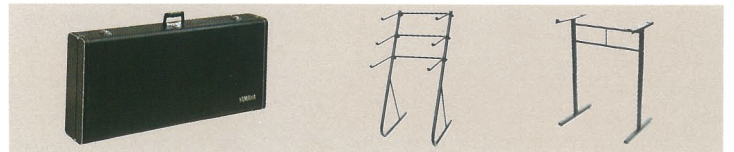

SK Keyboard Cases/Keyboard Stands

Yamaha keyboard cases protect your SK keyboard while facilitating transport. Cases are available for all SK keyboards (SK50D case built in). Yamaha keyboard stands for one or three keyboards help organize your keyboard system and maintain the keyboards at the most comfortable playing height.